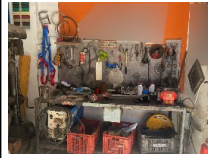

LOTES

#1: Workshop Equipment

Rif: 1+

EUR 1.106,25